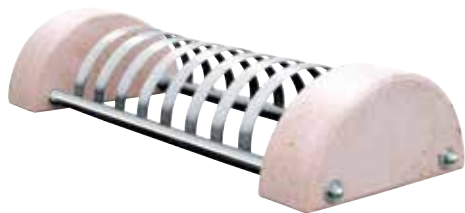

PARMA

Portabiciclette in cemento rosa e acciaio inox AISI 304. Rastrelliera da sette posti.

Bicycle racks in pink cement and stainless steel AISI 304. Seven parking places.

MILANO

Portabiciclette in acciaio inox AISI 304. Rastrelliera da sette posti.

Bicycle racks in stainless steel AISI 304. Seven parking places.